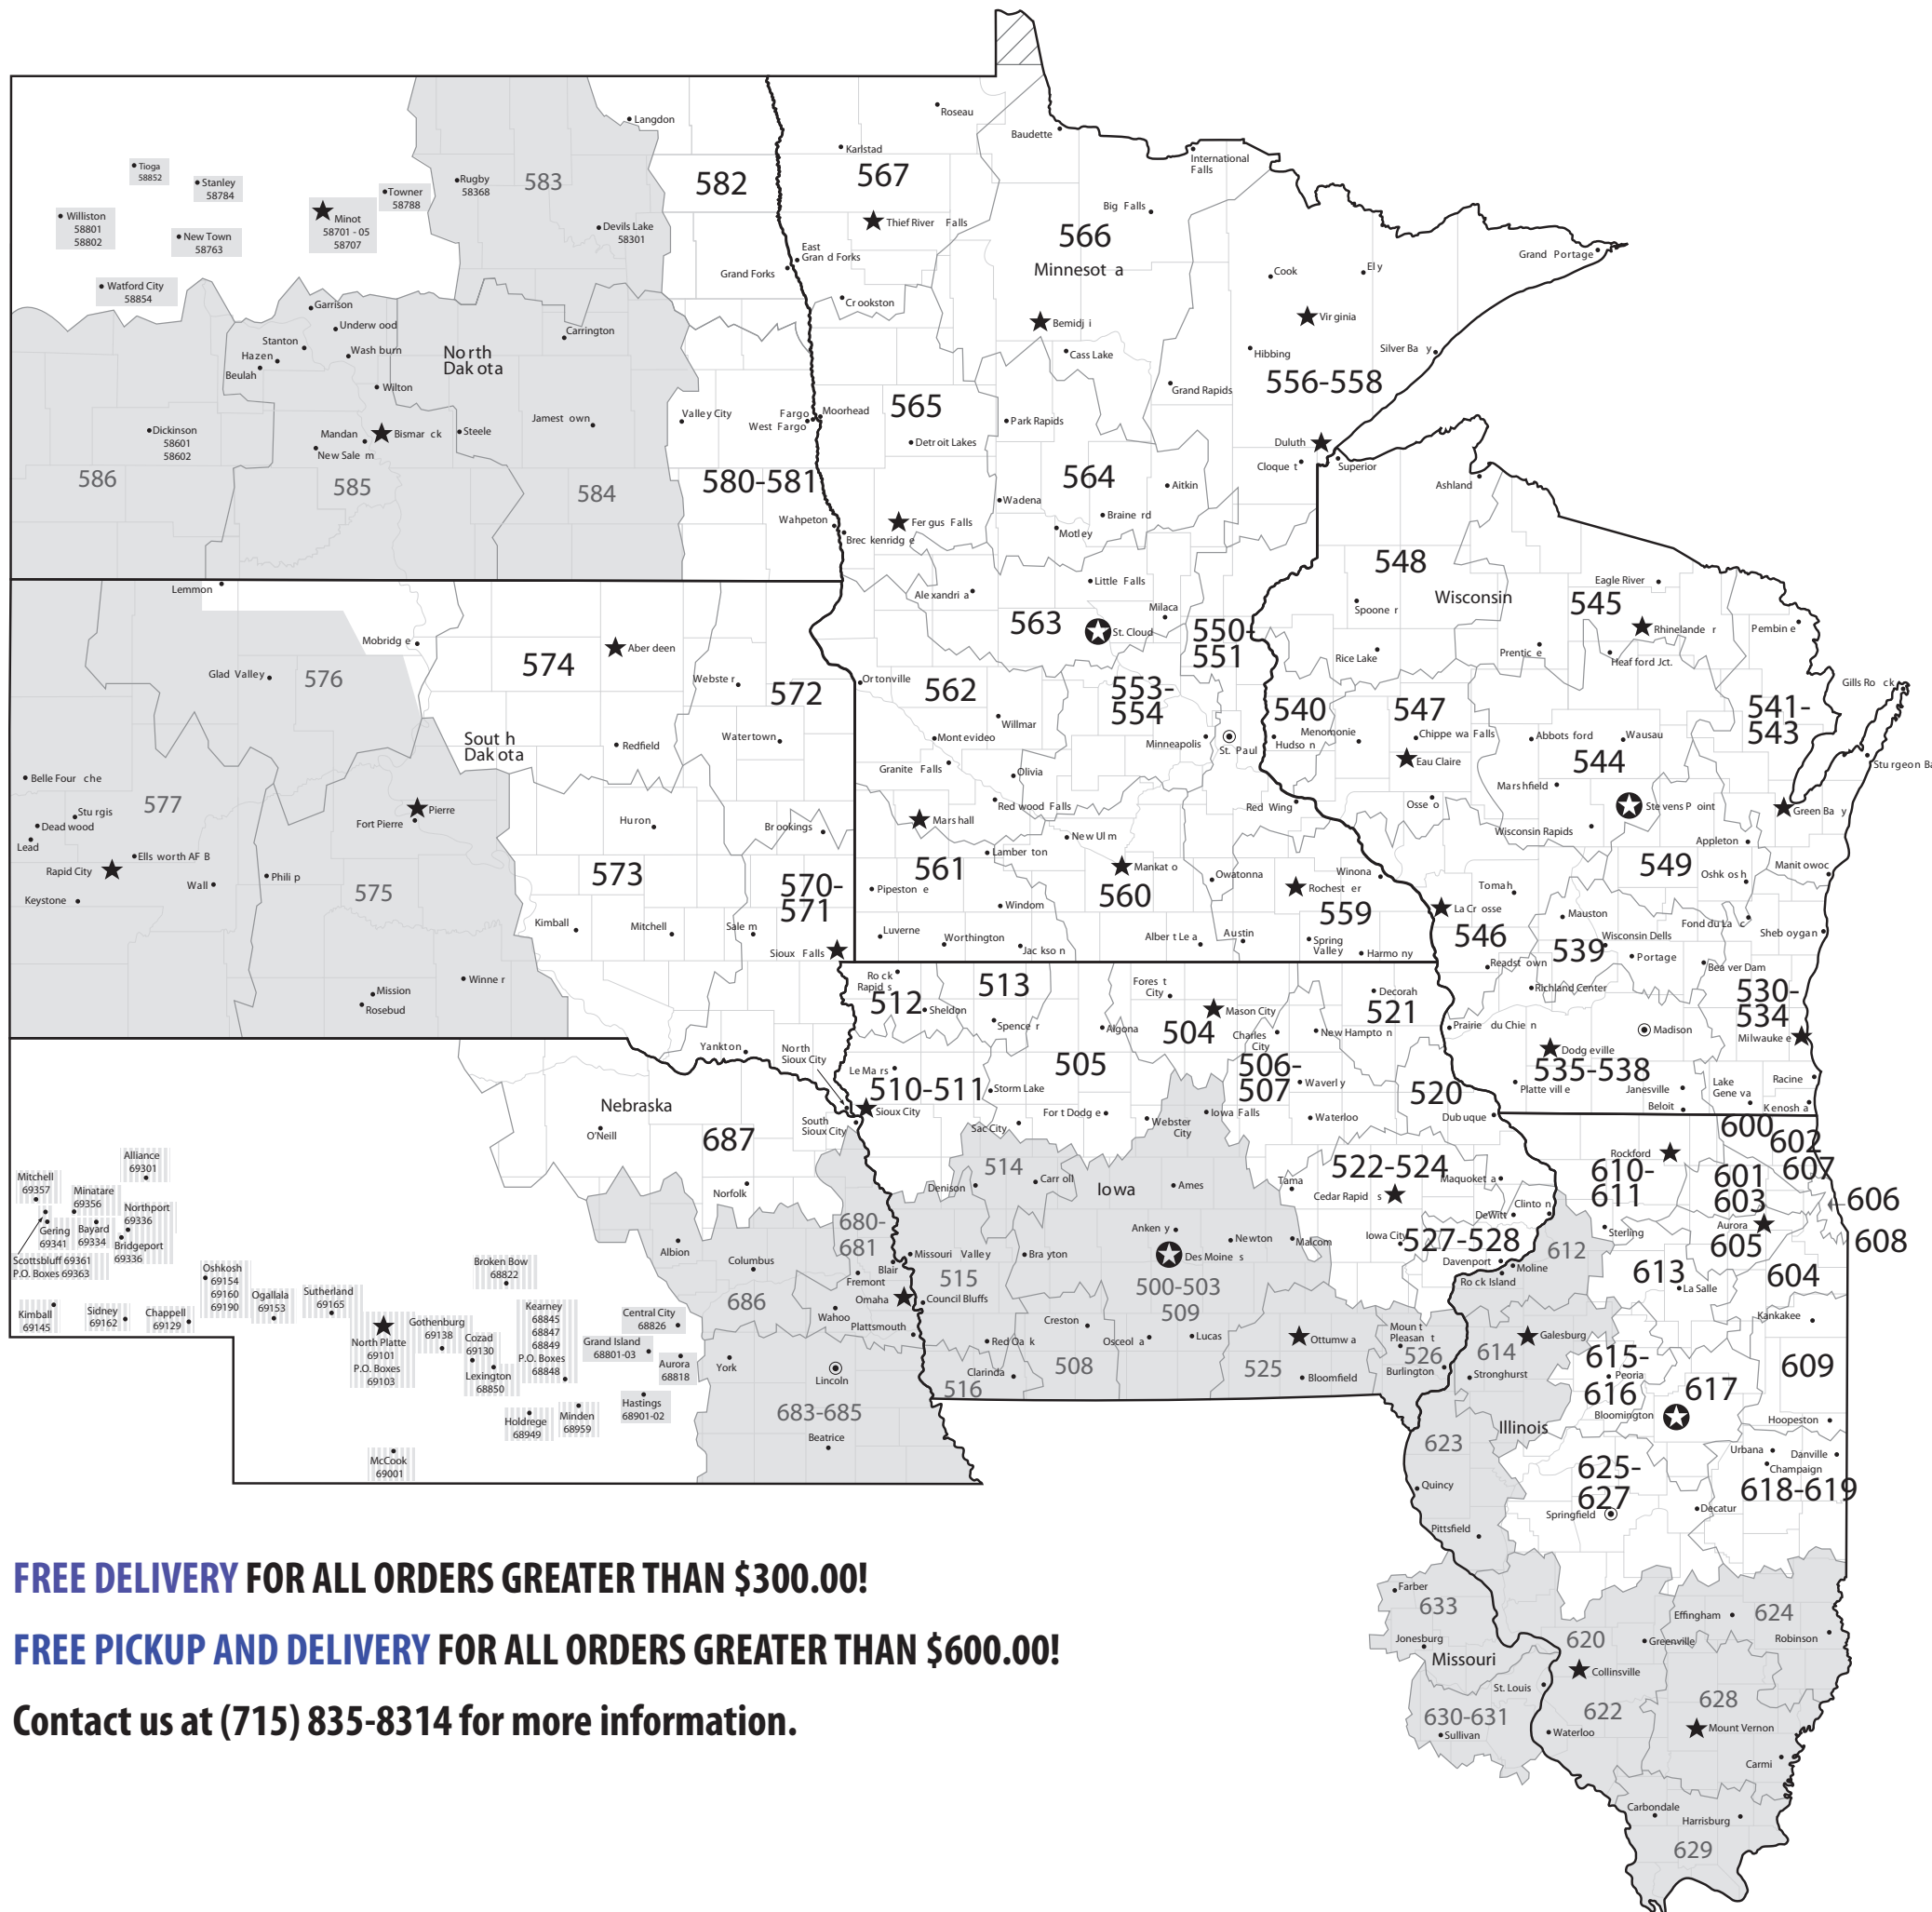

# CLIFF INDUSTRIAL

Shipping Map as of 3/16/16  
Shipping Map provided by  
SpeeDee Delivery

Your overnight alternative serving Illinois, Iowa, Minnesota, South Dakota, and Wisconsin, including service in the following cities and ZIP Codes:

<b>Missouri</b>			
630-631, 633			
<b>Nebraska</b>			
Alliance	69301	McCook	69001
Aurora	68818	Minatare	69356
Bayard	69334	Minden	68959
Bridgeport	69336	Mitchell	69357
Broken Bow	68822	North Platte	69101
Central City	68826		69103
Chappell	69129	Northport	69336
Cozad	69130	Ogallala	69153
Gering	69341	Oshkosh	69154
Gothenburg	69138		69160
Grand Island	68801-03		69190
Hastings	68901-02	Scottsbluff	69361
Holdrege	68949		69363
Kearney	68845	Sidney	69162
	68847-49	Sutherland	69165
Kimball	69145		680-681, 683-687
Lexington	68850		
<b>North Dakota</b>			
Minot	58701-05	Towner	58788
	58707	Watford City	58854
New Town	58763	Williston	58801-02
Stanley	58784		580-586
Tioga	58852		

**FREE DELIVERY FOR ALL ORDERS GREATER THAN \$300.00!**

**FREE PICKUP AND DELIVERY FOR ALL ORDERS GREATER THAN \$600.00!**

**Contact us at (715) 835-8314 for more information.**

	Denotes next-day service
	Denotes second-day service
	Denotes three-day service
	No service in this area
	Branch location
	Hub location

## Shipping Costs

Less than 50 pounds = \$15.00  
50 - 99 pounds = \$35.00  
100 - 150 pounds = \$55.00